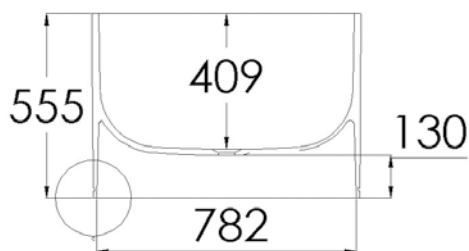

JEE-O soho bath

Article code:

SBM068

White DADOquartz

Material:

DADOquartz - Scratch & abrasion resistant

Overflow:

with integrated overflow

Waste diameter:

50mm

Dimensions:

L 180 x W 80 x H 55 cm

Bathtub rim:

2 cm

Net weight:

120kg

Water capacity:

260L

Note: cast products are subject to size variation of +/- 5 %

Dimension package:

L 185 x W 85 x H 65 cm

Package weight:

50kg

UV stability:

6 / BSEN438

25 year warranty - The general conditions can be found on our website: www.jee-o.com/downloads

HS code:

68109900

European Standard:

NEN-EN 14516-2015