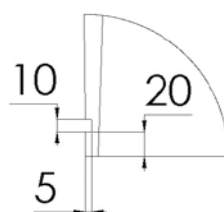

Article code:

SBM068

White DADOquartz

Material:

DADOquartz - Scratch & abrasion resistant

Overflow:

with integrated overflow

Waste diameter:

50mm

Dimensions:

L 180 x W 80 x H 55 cm

Bathtub rim:

2 cm

Net weight:

120kg

Water capacity:

260L

Note: cast products are subject to size variation of +/- 5 %

Dimension package:

L 185 x W 85 x H 65 cm

Package weight:

50kg

UV stability:

6 / BSEN438

25 year warranty - The general conditions can be found on our website: www.jee-o.com/downloads

HS code:

68109900

European Standard:

NEN-EN 14516-2015