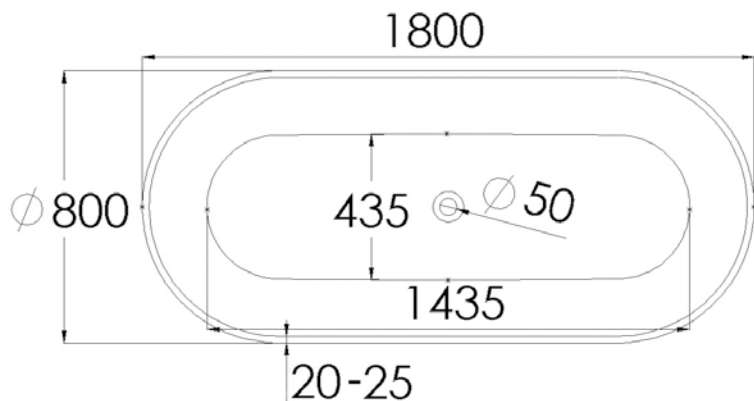

JEE-O soho bath

Article code:

SBM068

White DADOquartz

Material:

DADOquartz - Scratch & abrasion resistant

Overflow:

with integrated overflow

Waste diameter:

50mm

Dimensions:

L 180 x W 80 x H 55 cm

Bathtub rim:

2 cm

Net weight:

120kg

Water capacity:

260L

Note: cast products are subject to size variation of +/- 5 %

Dimension package:

L 185 x W 85 x H 65 cm

Package weight:

50kg

UV stability:

6 / BSEN438

25 year warranty - The general conditions can be found on our website: www.jee-o.com/downloads

HS code:

68109900

European Standard:

NEN-EN 14516-2015