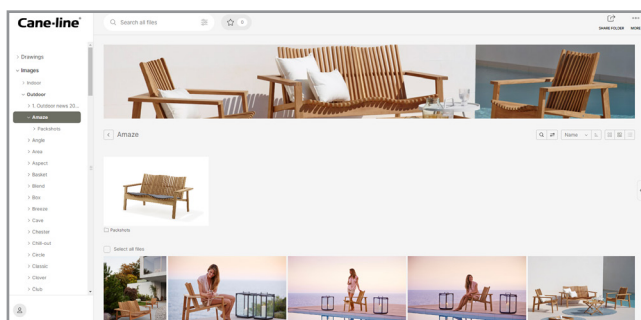

Download portal