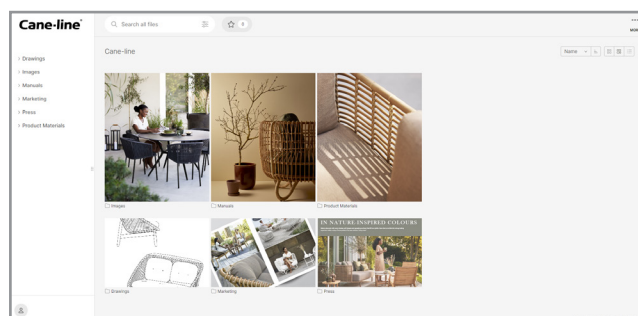

Download portal