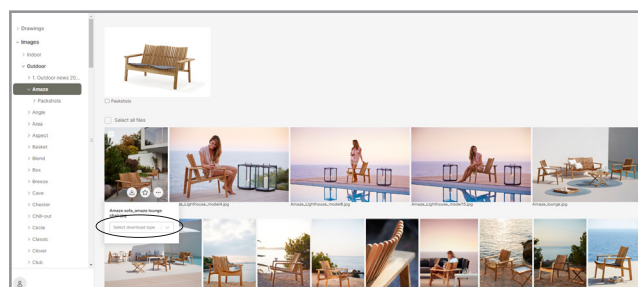

Download portal