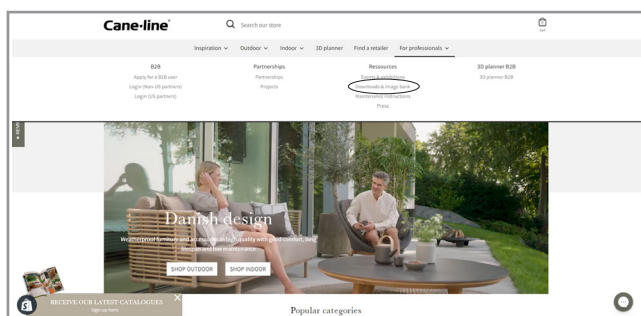

Download portal