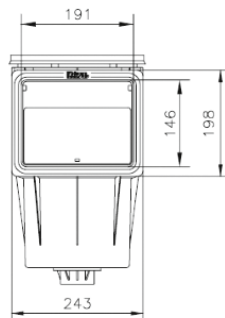

# Mirror Skimmer - Cofies

It is recommended that you use a water level regulator with a mirror pool skimmer. Item: 3150

MIRROR SKIMMER COFIES

| Description                                | Vinyl Item |
|--------------------------------------------|------------|
| Large mouth mirror pool skimmer            | 3139       |
| Light grey large mouth mirror pool skimmer | 3139LG     |

| Dims | A     | A1   | B     | C   | C3    | D2    | E1    | L  | N     |
|------|-------|------|-------|-----|-------|-------|-------|----|-------|
| mm   | 483.8 | 14.5 | 250.3 | 634 | 117.4 | 142.5 | 539.1 | 38 | 249.2 |

# Skimmer - Kripsol®

Skimmer dimension - small track

Skimmer dimension - wide track

KRIPSOL® SKIMMER

| Description                                 | Concrete Item | Vinyl Item   | Vinyl with Insert Item |
|---------------------------------------------|---------------|--------------|------------------------|
| Skimmer SKS Small Track Concrete Kripsol®   | 060110100000  | -            | -                      |
| Skimmer SKSL Small Track Vinyl Kripsol®     | -             | 060110200000 | -                      |
| Skimmer SKSLI Small Track Vinyl With Insert | -             | -            | 060110300000           |
| Skimmer SKA Wide Track Concrete Kripsol®    | 060111100000  | -            | -                      |
| Skimmer SKAL Wide Track Vinyl Kripsol®      | -             | 060111200000 | -                      |
| Skimmer SKALI Wide Track Vinyl With Insert  | -             | -            | 060111300000           |