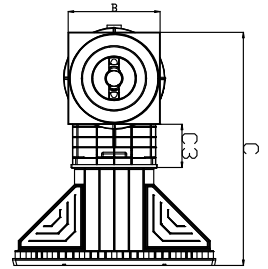

# Mirror Skimmer - Cofies

It is recommended that you use a water level regulator with a mirror pool skimmer. Item: 3150

MIRROR SKIMMER COFIES

| Description                                | Vinyl Item |
|--------------------------------------------|------------|
| Large mouth mirror pool skimmer            | 3139       |
| Light grey large mouth mirror pool skimmer | 3139LG     |

| Dims | A     | A1   | B     | C   | C3    | D2    | E1    | L  | N     |
|------|-------|------|-------|-----|-------|-------|-------|----|-------|
| mm   | 483.8 | 14.5 | 250.3 | 634 | 117.4 | 142.5 | 539.1 | 38 | 249.2 |

# Skimmer - Kripsol®

Skimmer dimension - small track

Skimmer dimension - wide track

KRIPSOL® SKIMMER

| Description                                 | Concrete Item | Vinyl Item   | Vinyl with Insert Item |
|---------------------------------------------|---------------|--------------|------------------------|
| Skimmer SKS Small Track Concrete Kripsol®   | 060110100000  | -            | -                      |
| Skimmer SKSL Small Track Vinyl Kripsol®     | -             | 060110200000 | -                      |
| Skimmer SKSLI Small Track Vinyl With Insert | -             | -            | 060110300000           |
| Skimmer SKA Wide Track Concrete Kripsol®    | 060111100000  | -            | -                      |
| Skimmer SKAL Wide Track Vinyl Kripsol®      | -             | 060111200000 | -                      |
| Skimmer SKALI Wide Track Vinyl With Insert  | -             | -            | 060111300000           |