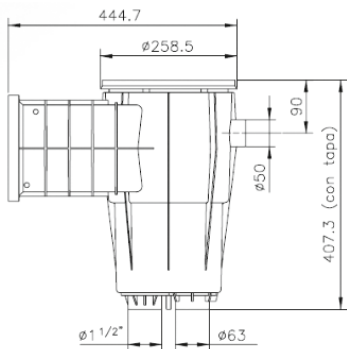

# Mirror Skimmer - Cofies

It is recommended that you use a water level regulator with a mirror pool skimmer. Item: 3150

MIRROR SKIMMER COFIES

| Description                                | Vinyl Item |
|--------------------------------------------|------------|
| Large mouth mirror pool skimmer            | 3139       |
| Light grey large mouth mirror pool skimmer | 3139LG     |

| Dims | A     | A1   | B     | C   | C3    | D2    | E1    | L  | N     |
|------|-------|------|-------|-----|-------|-------|-------|----|-------|
| mm   | 483.8 | 14.5 | 250.3 | 634 | 117.4 | 142.5 | 539.1 | 38 | 249.2 |

# Skimmer - Kripsol®

Skimmer dimension - small track

Skimmer dimension - wide track

KRIPSOL® SKIMMER

| Description                                 | Concrete Item | Vinyl Item   | Vinyl with Insert Item |
|---------------------------------------------|---------------|--------------|------------------------|
| Skimmer SKS Small Track Concrete Kripsol®   | 060110100000  | -            | -                      |
| Skimmer SKSL Small Track Vinyl Kripsol®     | -             | 060110200000 | -                      |
| Skimmer SKSLI Small Track Vinyl With Insert | -             | -            | 060110300000           |
| Skimmer SKA Wide Track Concrete Kripsol®    | 060111100000  | -            | -                      |
| Skimmer SKAL Wide Track Vinyl Kripsol®      | -             | 060111200000 | -                      |
| Skimmer SKALI Wide Track Vinyl With Insert  | -             | -            | 060111300000           |