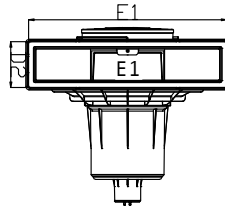

# Mirror Skimmer - Cofies

It is recommended that you use a water level regulator with a mirror pool skimmer. Item: 3150

MIRROR SKIMMER COFIES

| Description                                | Vinyl Item |
|--------------------------------------------|------------|
| Large mouth mirror pool skimmer            | 3139       |
| Light grey large mouth mirror pool skimmer | 3139LG     |

| Dims | A     | A1   | B     | C   | C3    | D2    | E1    | L  | N     |
|------|-------|------|-------|-----|-------|-------|-------|----|-------|
| mm   | 483.8 | 14.5 | 250.3 | 634 | 117.4 | 142.5 | 539.1 | 38 | 249.2 |

# Skimmer - Kripsol®

Skimmer dimension - small track

Skimmer dimension - wide track

KRIPSOL® SKIMMER

| Description                                 | Concrete Item | Vinyl Item   | Vinyl with Insert Item |
|---------------------------------------------|---------------|--------------|------------------------|
| Skimmer SKS Small Track Concrete Kripsol®   | 060110100000  | -            | -                      |
| Skimmer SKSL Small Track Vinyl Kripsol®     | -             | 060110200000 | -                      |
| Skimmer SKSLI Small Track Vinyl With Insert | -             | -            | 060110300000           |
| Skimmer SKA Wide Track Concrete Kripsol®    | 060111100000  | -            | -                      |
| Skimmer SKAL Wide Track Vinyl Kripsol®      | -             | 060111200000 | -                      |
| Skimmer SKALI Wide Track Vinyl With Insert  | -             | -            | 060111300000           |