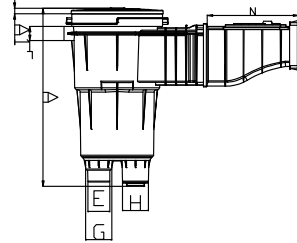

# Mirror Skimmer - Cofies

It is recommended that you use a water level regulator with a mirror pool skimmer. Item: 3150

MIRROR SKIMMER COFIES

| Description                                | Vinyl Item |
|--------------------------------------------|------------|
| Large mouth mirror pool skimmer            | 3139       |
| Light grey large mouth mirror pool skimmer | 3139LG     |

| Dims | A     | A1   | B     | C   | C3    | D2    | E1    | L  | N     |
|------|-------|------|-------|-----|-------|-------|-------|----|-------|
| mm   | 483.8 | 14.5 | 250.3 | 634 | 117.4 | 142.5 | 539.1 | 38 | 249.2 |

# Skimmer - Kripsol®

Skimmer dimension - small track

Skimmer dimension - wide track

KRIPSOL® SKIMMER

| Description                                 | Concrete Item | Vinyl Item   | Vinyl with Insert Item |
|---------------------------------------------|---------------|--------------|------------------------|
| Skimmer SKS Small Track Concrete Kripsol®   | 060110100000  | -            | -                      |
| Skimmer SKSL Small Track Vinyl Kripsol®     | -             | 060110200000 | -                      |
| Skimmer SKSLI Small Track Vinyl With Insert | -             | -            | 060110300000           |
| Skimmer SKA Wide Track Concrete Kripsol®    | 060111100000  | -            | -                      |
| Skimmer SKAL Wide Track Vinyl Kripsol®      | -             | 060111200000 | -                      |
| Skimmer SKALI Wide Track Vinyl With Insert  | -             | -            | 060111300000           |