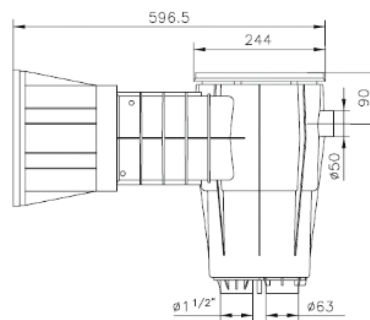

# Mirror Skimmer - Cofies

It is recommended that you use a water level regulator with a mirror pool skimmer. Item: 3150

MIRROR SKIMMER COFIES

| Description                                | Vinyl Item |
|--------------------------------------------|------------|
| Large mouth mirror pool skimmer            | 3139       |
| Light grey large mouth mirror pool skimmer | 3139LG     |

| Dims | A     | A1   | B     | C   | C3    | D2    | E1    | L  | N     |
|------|-------|------|-------|-----|-------|-------|-------|----|-------|
| mm   | 483.8 | 14.5 | 250.3 | 634 | 117.4 | 142.5 | 539.1 | 38 | 249.2 |

# Skimmer - Kripsol®

Skimmer dimension - small track

Skimmer dimension - wide track

KRIPSOL® SKIMMER

| Description                                 | Concrete Item | Vinyl Item   | Vinyl with Insert Item |
|---------------------------------------------|---------------|--------------|------------------------|
| Skimmer SKS Small Track Concrete Kripsol®   | 060110100000  | -            | -                      |
| Skimmer SKSL Small Track Vinyl Kripsol®     | -             | 060110200000 | -                      |
| Skimmer SKSLI Small Track Vinyl With Insert | -             | -            | 060110300000           |
| Skimmer SKA Wide Track Concrete Kripsol®    | 060111100000  | -            | -                      |
| Skimmer SKAL Wide Track Vinyl Kripsol®      | -             | 060111200000 | -                      |
| Skimmer SKALI Wide Track Vinyl With Insert  | -             | -            | 060111300000           |