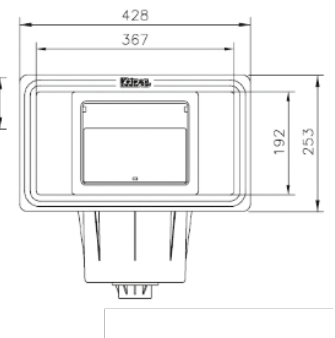

# Mirror Skimmer - Cofies

It is recommended that you use a water level regulator with a mirror pool skimmer. Item: 3150

MIRROR SKIMMER COFIES

| Description                                | Vinyl Item |
|--------------------------------------------|------------|
| Large mouth mirror pool skimmer            | 3139       |
| Light grey large mouth mirror pool skimmer | 3139LG     |

| Dims | A     | A1   | B     | C   | C3    | D2    | E1    | L  | N     |
|------|-------|------|-------|-----|-------|-------|-------|----|-------|
| mm   | 483.8 | 14.5 | 250.3 | 634 | 117.4 | 142.5 | 539.1 | 38 | 249.2 |

# Skimmer - Kripsol®

Skimmer dimension - small track

Skimmer dimension - wide track

KRIPSOL® SKIMMER

| Description                                 | Concrete Item | Vinyl Item   | Vinyl with Insert Item |
|---------------------------------------------|---------------|--------------|------------------------|
| Skimmer SKS Small Track Concrete Kripsol®   | 060110100000  | -            | -                      |
| Skimmer SKSL Small Track Vinyl Kripsol®     | -             | 060110200000 | -                      |
| Skimmer SKSLI Small Track Vinyl With Insert | -             | -            | 060110300000           |
| Skimmer SKA Wide Track Concrete Kripsol®    | 060111100000  | -            | -                      |
| Skimmer SKAL Wide Track Vinyl Kripsol®      | -             | 060111200000 | -                      |
| Skimmer SKALI Wide Track Vinyl With Insert  | -             | -            | 060111300000           |