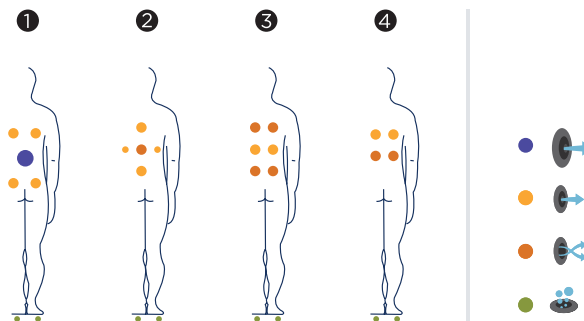

SUITE

Suite Spa from Aquavia is already here, the most attractive and minimalist hydromassage of the moment. Very thought for 2 people and oriented to suites or hotel superior rooms as well as to private homes. Its compact dimensions (203x150x72) contrast with its versatility, thanks to a design that allows four different positions in its two living areas in the form of a lounge.

Positions: 4 🦿

Measures: 203 x 150 x 72

- SILENT PUMP
- ENERGY SAVING COVER
- relax IMPACTSYSTEM
- COLOR SENSE
- ULTRAVIOLET TREATMENT
- WOODERmax
- METALLIC (structure)
- BCN DESIGN

Optional:

- blue connect plus
- Ecospa
- PURELINE LIGHTING
- NORDIC INSULATION SYSTEM
- WIFI Touch Panel
- Surround Bluetooth AUDIO

Technical specifications

ref: 71768

Measures (±2cm)	203 x 150 x 72
Positions (seats/loungers)	4 (4 / -)
Water capacity (l)	520
Weight (empty / full) (kg)	195 / 715

Cabinet coating	Graphite Woodermax / Thunder Woodermax / Walnut Woodermax / Butterfly Woodermax
Outdoor cabinet (Soft Rain Dark Grey)	-
Without cabinet	Optional
Acrylic colours*	44