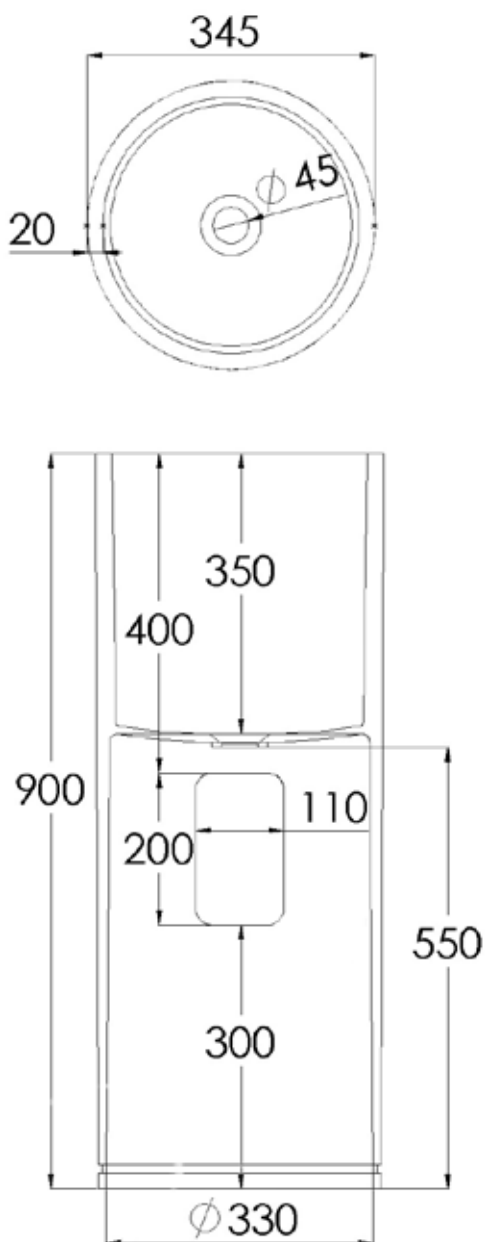

# JEE-O soho basin high

Article code: SWMBAS69  
● White DADOquartz

Material: DADOquartz - Scratch & abrasion resistant

Waste diameter: 45mm

Dimensions: L 34.5 x W 34.5 x H 90 cm  
Basin rim: 2 cm  
Net weight: 40kg

Note: cast products are subject to size variation of +/-5 %

Dimension package: L 40 x W 40 x H 100 cm  
Package weight: 5kg

UV stability: 6 / BSEN438

25 year warranty - The general conditions can be found on our website: [www.jee-o.com/downloads](http://www.jee-o.com/downloads)