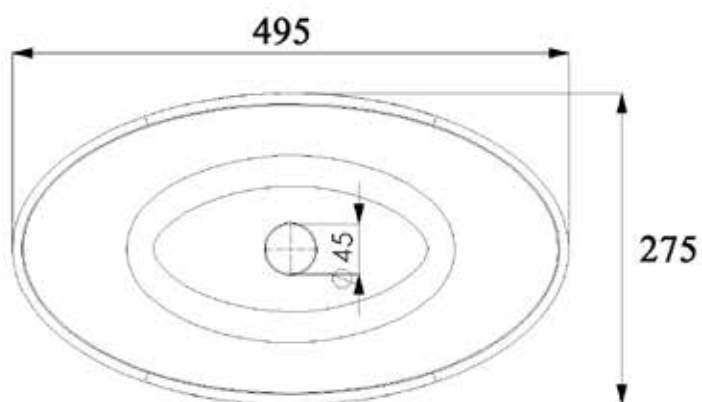

# JEE-O rio basin small

Article code:

SWMBAS68

● White DADOquartz

Material:

DADOquartz - Scratch & abrasion resistant

Waste diameter:

45mm

Dimensions:

L 49,5 x W 27,5 x H 17 cm

Basin rim:

1 cm

Net weight:

4.2kg

Note: cast products are subject to size variation of +/-5 %

Dimension package:

L 52 x W 50 x H 19 cm

Package weight:

1,2 kg

UV stability:

6 / BSEN438

25 year warranty - The general conditions can be found on our website: [www.jee-o.com/downloads](http://www.jee-o.com/downloads)

HS code: