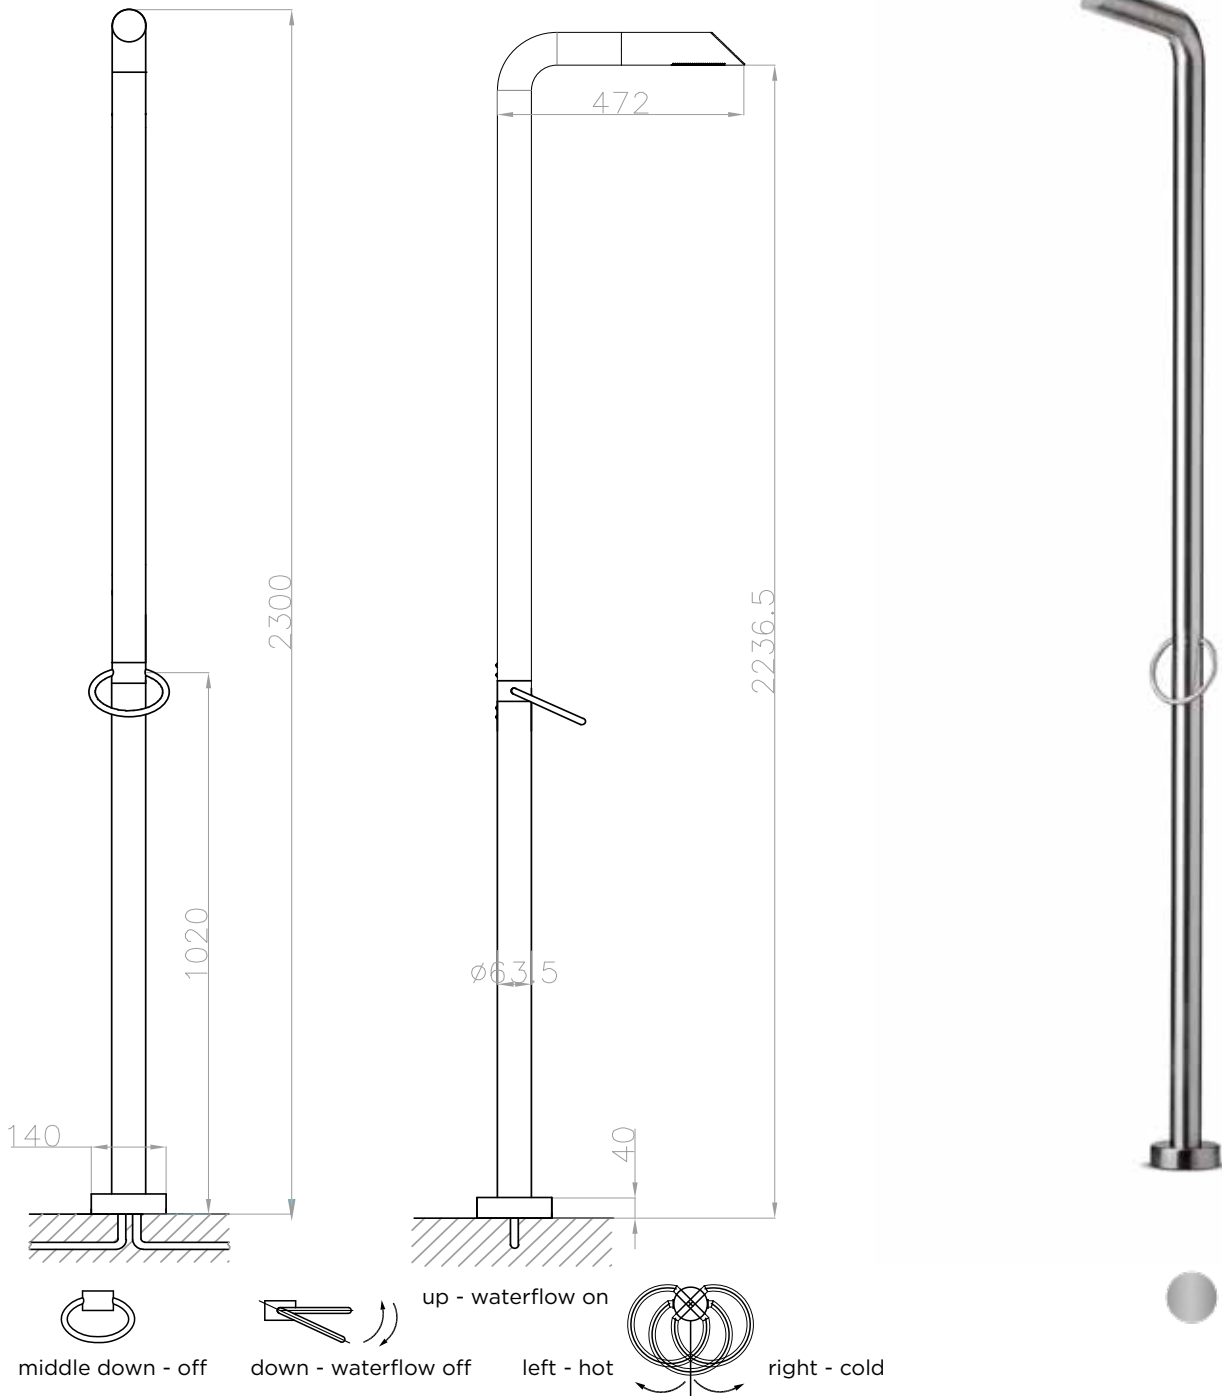

JEE-O pure shower 01

Article code:

300-6100

● Brushed

Material:

Stainless Steel r316

Cleaning instructions:

download JEE-O shower and taps manual on our website: www.jee-o.com

Cartridge:

Sedal ceramic mixing mechanism (35mm), item code 005-0101

Flow at water of 38°C /100,4°F:

12L p/m at 3bar pressure

Connection:

2 x G 1/2" (ø15mm / 0.6") nylon^(out)/epdm⁽ⁱⁿ⁾ flexhose with brass swivel British Standard Pipe (BSP)

Thread:

Dimension package:

Total weight:

Package weight:

L 158 x W 18 W 54 x H 16 cm

11.5 kg

2.0 kg

Placing on a water-tight floor