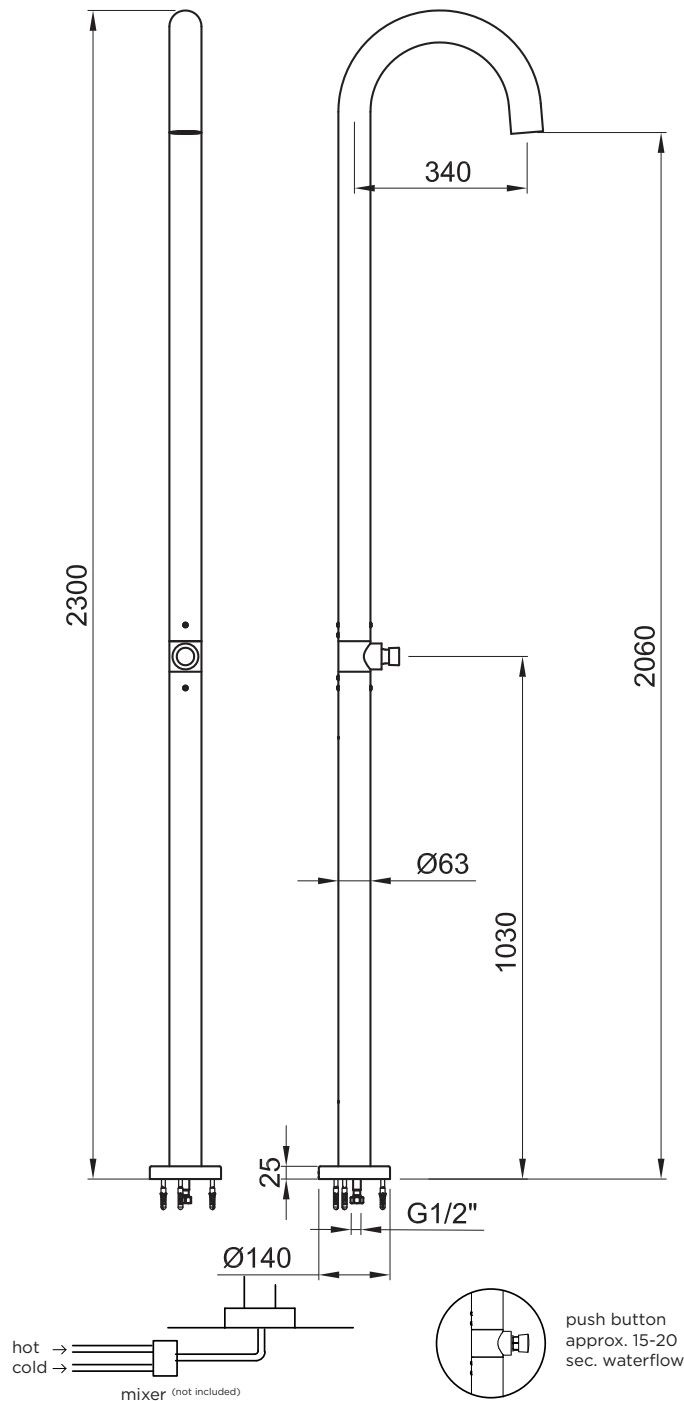

JEE-O original shower push

Article code:	100-6500 ● Brushed	Connection:	G 1/2" (Ø15mm / 0.6") nylon ^(out) /epdm ⁽ⁱⁿ⁾ flexhose with brass swivel British Standard Pipe (BSP)
Material:	Stainless Steel r316	Thread:	
Cleaning instructions:	download JEE-O shower and taps manual on our website: www.jee-o.com	Dimension package:	L 158 x W 18 W 54 x H 16 cm
Cartridge:	JEE-O ceramic stop valve with on/off spindle, item code 005-0301	Total weight:	10.0 kg
Flow at water of 38°C / 100.4°F:	12l p/m at 3bar pressure	Package weight:	2.0 kg
Flow duration:	15-20 seconds	Placing on a water-tight floor	
Note:	Use of the JEE-O wall bracket (101-6000) is recommended with this model.	7 year warranty - The general conditions can be found on our website: www.jee-o.com/downloads	
		HS code: 84818011900	
		Approvals:	SLS BS EN 817, SS 375, AS/NZS 4020, BS EN