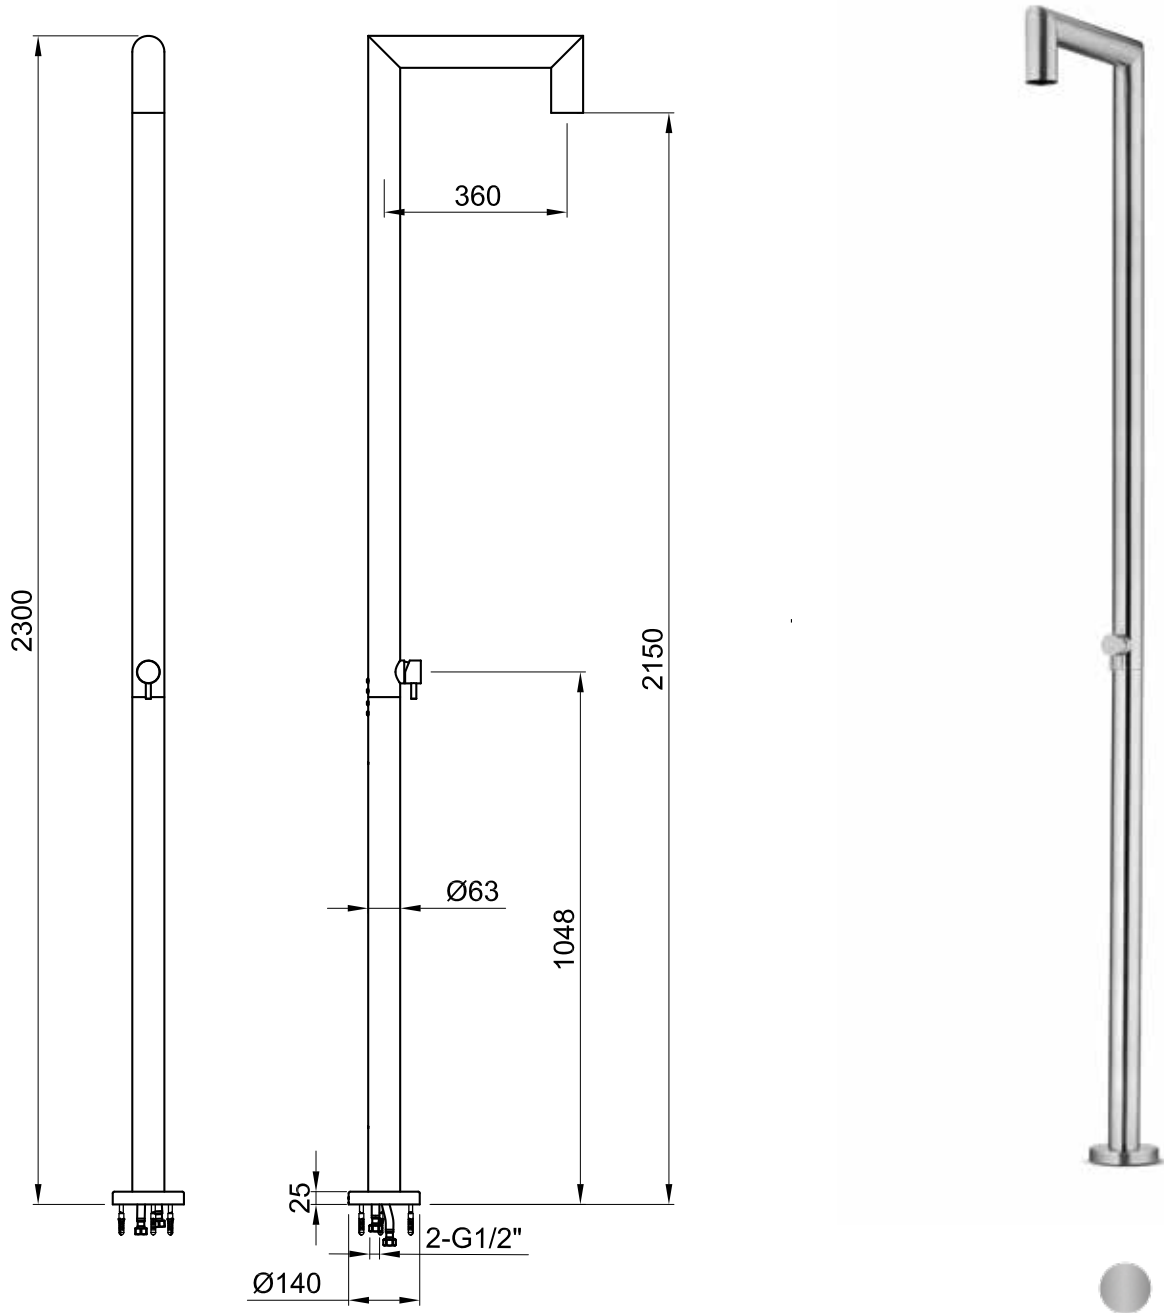

JEE-O original shower 04

Article code: 100-6400
● Brushed

Material: Stainless Steel r316

Cleaning instructions: download JEE-O shower and taps manual on our website: www.jee-o.com

Cartridge: JEE-O ceramic mixing mechanism, item code 005-0402 for model before 2022 item code 005-0101 for model from 2022

Flow at water of 38°C / 100,4°F: 12l p/m at 3bar pressure

Connection: 2 x G 1/2" (Ø15mm / 0.6") nylon^(out)/epdm⁽ⁱⁿ⁾ flexhose with brass swivel British Standard Pipe (BSP)

Thread:

Dimension package: L 158 x W 18 W 54 x H 16 cm
Total weight: 11.2 kg
Package weight: 2.0kg