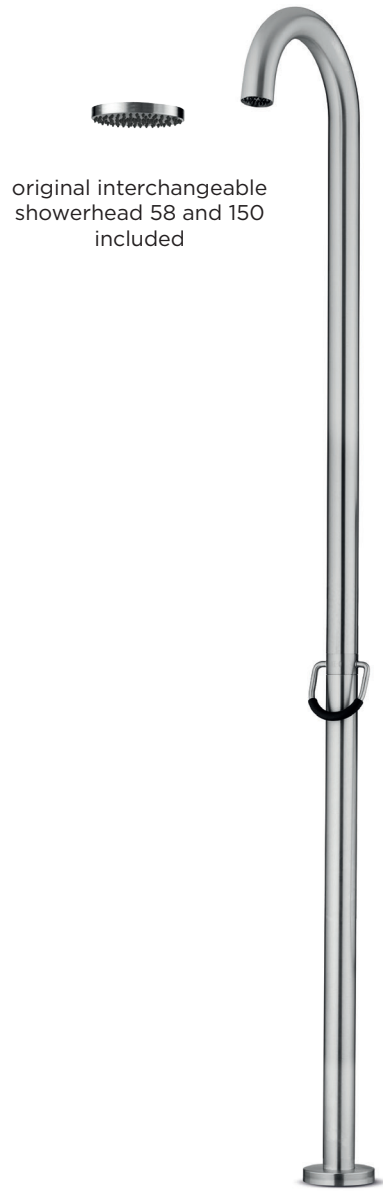

JEE-O original shower 01

original interchangeable showerhead 58 and 150 included

Article code: 100-6100
 ● Brushed stainless steel

Material: Stainless Steel r316

Cleaning instructions: download JEE-O shower and taps manual on our website: www.jee-o.com

Cartridge: Kerox ceramic mixing mechanism (35mm), item code 005-0101

Interchangeable shower heads: Ø58mm/43 nozzles, item code 101-6120
 Ø150mm/100 nozzles, item code 101-6140

Flow at water of 38°C / 100,4°F: 12l p/m at 3bar pressure

Connection: 2 x G 1/2" (Ø15mm / 0.6") nylon^(out)/epdm⁽ⁱⁿ⁾ flexhose with stainless steel swivel British Standard Pipe (BSP)

Thread:
 Dimension package: L 159 x W 27 W 66 x H 19 cm
 Total weight: 12,5 kg
 Package weight: 3,2 kg