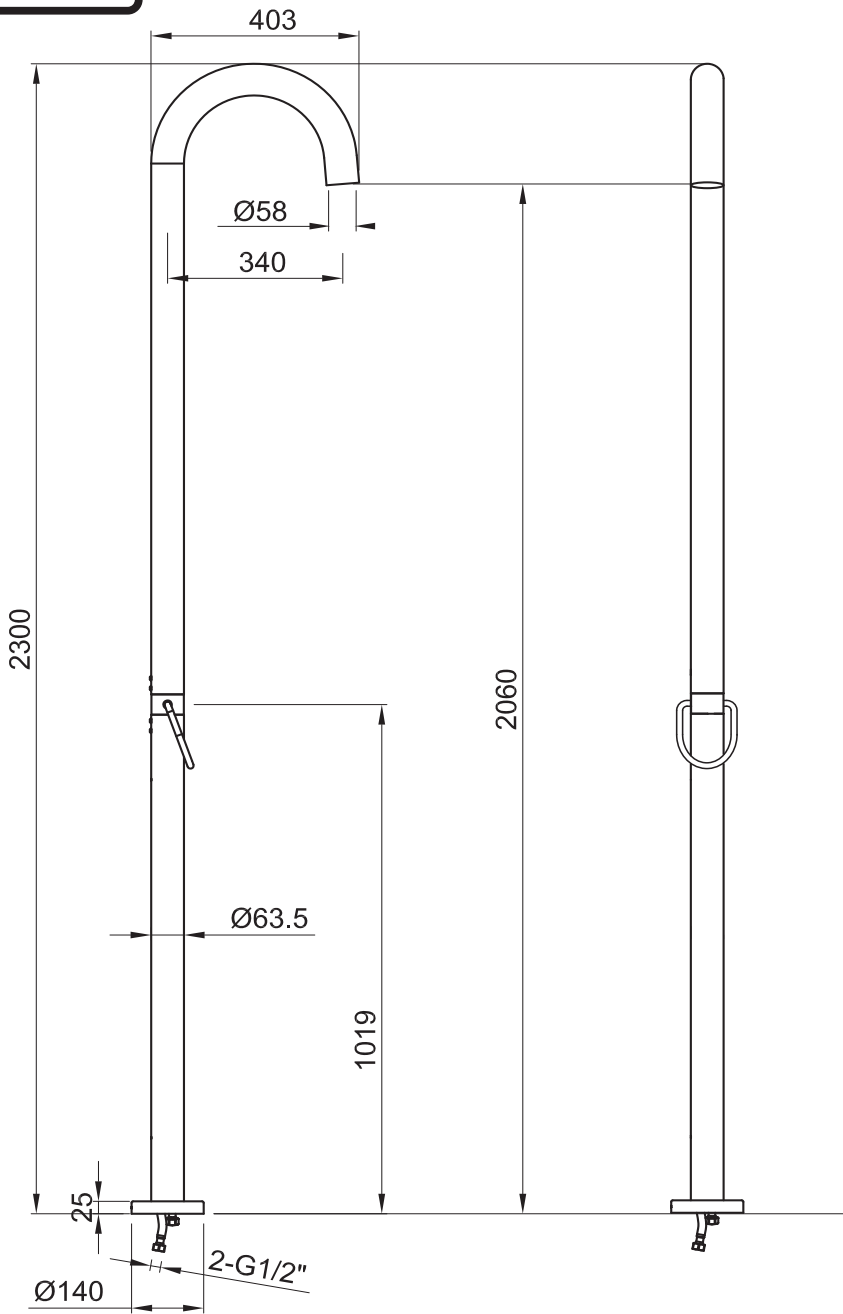

JEE-O original shower 01

original interchangeable showerhead 58 and 150 included

Article code: 100-6100
 ● Brushed stainless steel

Material: Stainless Steel r316

Cleaning instructions: download JEE-O shower and taps manual on our website: www.jee-o.com

Cartridge: Kerox ceramic mixing mechanism (35mm), item code 005-0101

Interchangeable shower heads: Ø58mm/43 nozzles, item code 101-6120
 Ø150mm/100 nozzles, item code 101-6140

Flow at water of 38°C / 100,4°F: 12l p/m at 3bar pressure

Connection: 2 x G 1/2" (Ø15mm / 0.6") nylon^(out)/epdm⁽ⁱⁿ⁾ flexhose with stainless steel swivel British Standard Pipe (BSP)

Thread:
 Dimension package: L 159 x W 27 W 66 x H 19 cm
 Total weight: 12,5 kg
 Package weight: 3,2 kg