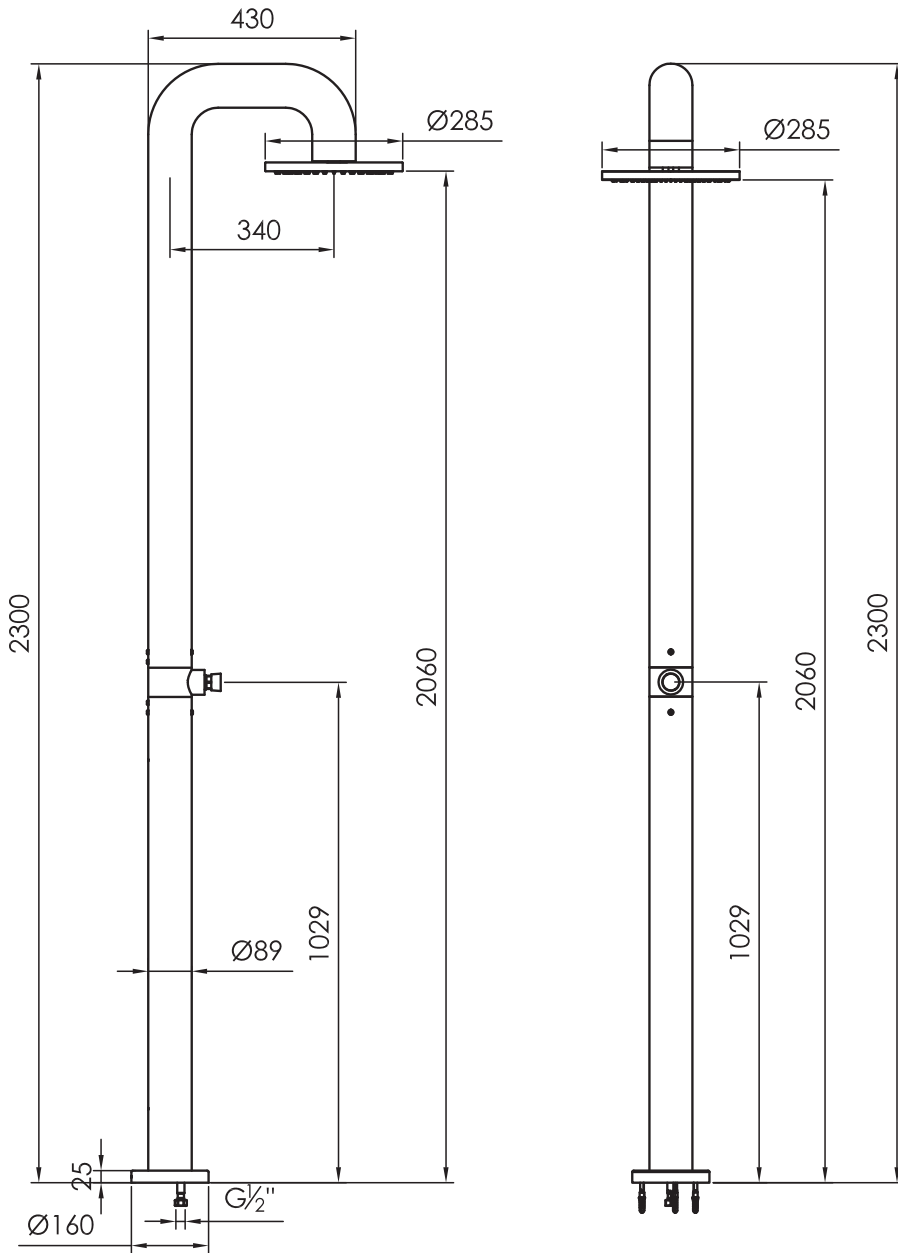

JEE-O fatline shower push

push button
approx. 15-20
sec. waterflow

Article code: **200-6500**
 ● Brushed
 Material: **Stainless Steel r316**
 Cleaning instructions: **download JEE-O shower and taps manual on our website: www.jee-o.com**
 Cartridge: **JEE-O ceramic stop valve with on/off spindle, item code 005-0301**
 Flow at water of 38°C / 100,4°F: **12l / 3,2gal p/m at 3bar pressure**
 Flow duration: **15-20 seconds**

Note: **Use of the JEE-O wall bracket (201-6000) is recommended with this model.**

Connection: **G ½" (Ø15mm / 0.6") nylon^(out)/epdm⁽ⁱⁿ⁾ flexhose with brass swivel British Standard Pipe (BSP)**
 Thread:
 Dimension package: **L 158 x W 18 W 54 x H 21 cm**
 Total weight: **14.5 kg**
 Package weight: **2.0 kg**

Placing on a water-tight floor
 7 year warranty - The general conditions can be found on our website: www.jee-o.com/downloads

HS code: **84818011900**

Approvals: **SLS BS EN 817, SS 375, AS/NZS 4020, BS EN**