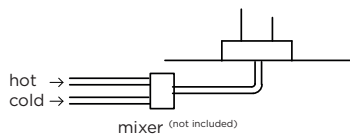

JEE-O fatline shower push

push button
approx. 15-20
sec. waterflow

Article code: **200-6500**
 ● Brushed
 Material: **Stainless Steel r316**
 Cleaning instructions: **download JEE-O shower and taps manual on our website: www.jee-o.com**
 Cartridge: **JEE-O ceramic stop valve with on/off spindle, item code 005-0301**
 Flow at water of 38°C / 100,4°F: **12l / 3,2gal p/m at 3bar pressure**
 Flow duration: **15-20 seconds**

Note: **Use of the JEE-O wall bracket (201-6000) is recommended with this model.**

Connection: **G ½" (Ø15mm / 0.6") nylon^(out)/epdm⁽ⁱⁿ⁾ flexhose with brass swivel British Standard Pipe (BSP)**
 Thread:
 Dimension package: **L 158 x W 18 W 54 x H 21 cm**
 Total weight: **14.5 kg**
 Package weight: **2.0 kg**