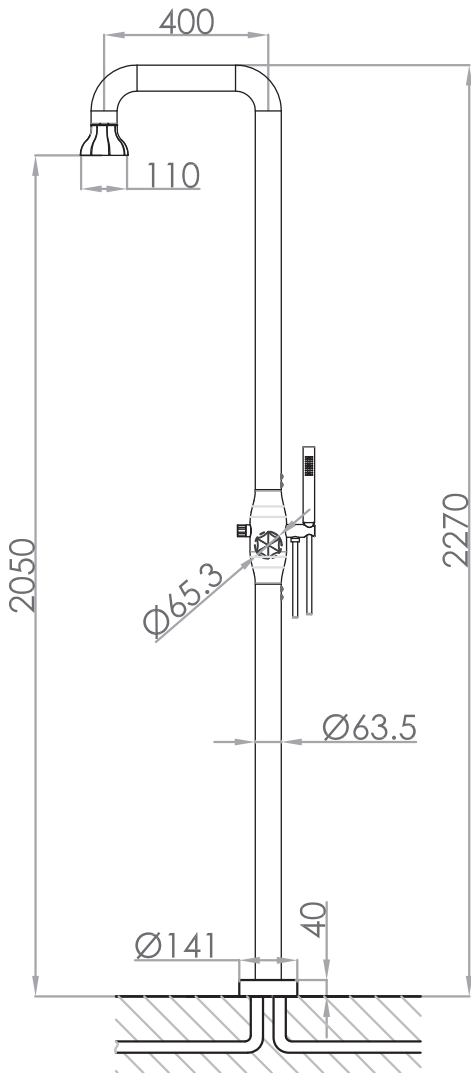

JEE-O bloom shower 02

left handshower

right water spout

Article code:

600-6216

Material:

● PVD coated gun metal
Stainless Steel r304

Cleaning instructions:

download JEE-O shower and taps manual on our website: www.jee-o.com

Cartridges:

JEE-O ceramic diverter mechanism, item code 005-0302 and JEE-O ceramic valve hot and valve cold item code 005-0404

Flow at water of 38°C / 100,4°F:

10l p/m at 3bar pressure

Flexhose:

150 cm length

Connection:

2 x G 1/2" (Ø15mm / 0.6") nylon^(out)/epdm⁽ⁱⁿ⁾ flexhose with brass swivel British Standard Pipe (BSP)

Thread:

Dimension package:

L155 x W60 x H21 cm