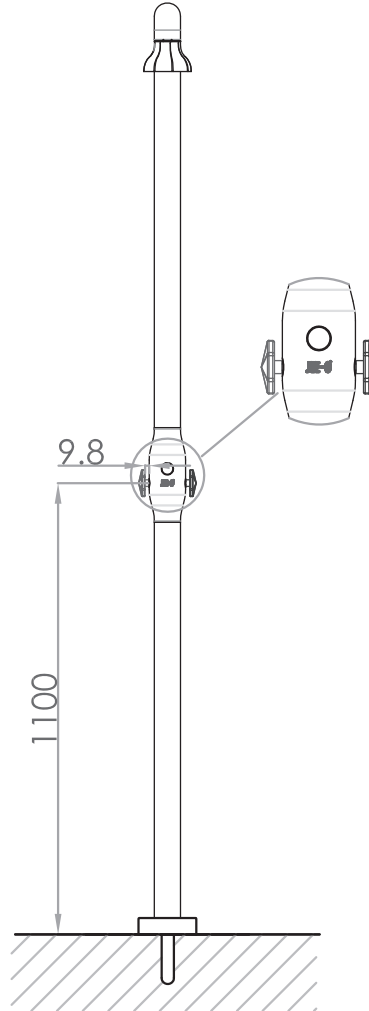

JEE-O bloom shower 02

left handshower

right water spout

Article code:

600-6216

Material:

● PVD coated gun metal
Stainless Steel r304

Cleaning instructions:

download JEE-O shower and taps manual on our website: www.jee-o.com

Cartridges:

JEE-O ceramic diverter mechanism, item code 005-0302 and JEE-O ceramic valve hot and valve cold item code 005-0404

Flow at water of 38°C / 100,4°F:

10l p/m at 3bar pressure

Flexhose:

150 cm length

Connection:

2 x G 1/2" (Ø15mm / 0.6") nylon^(out)/epdm⁽ⁱⁿ⁾ flexhose with brass swivel British Standard Pipe (BSP)

Thread:

Dimension package:

L155 x W60 x H21 cm