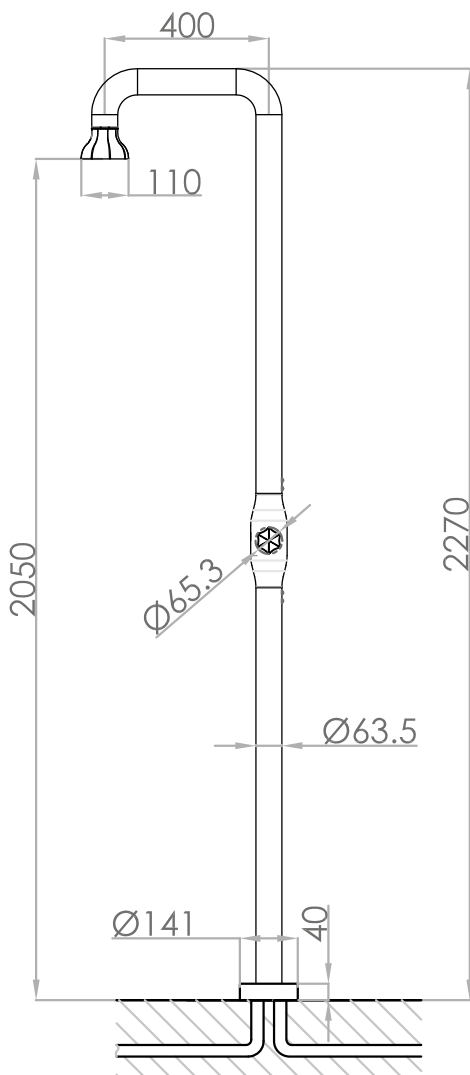

JEE-O bloom shower 01

Article code: **600-6106**
Material: PVD coated gun metal
Stainless Steel r304
Cleaning instructions: download JEE-O shower and taps manual on our website: www.jee-o.com
Cartridges: Available soon
Flow at water of 38°C / 100,4°F: 11l p/m at 3bar pressure

Connection: 2 x G 1/2" (Ø15mm / 0.6") nylon^(out)/epdm⁽ⁱⁿ⁾ flexhose with brass swivel British Standard Pipe (BSP)
Thread:
Dimension package: L155 x W60 x H21 cm
Total weight: 13 kg
Package weight: 2.0 kg
Placing on a water-tight floor
2 year warranty