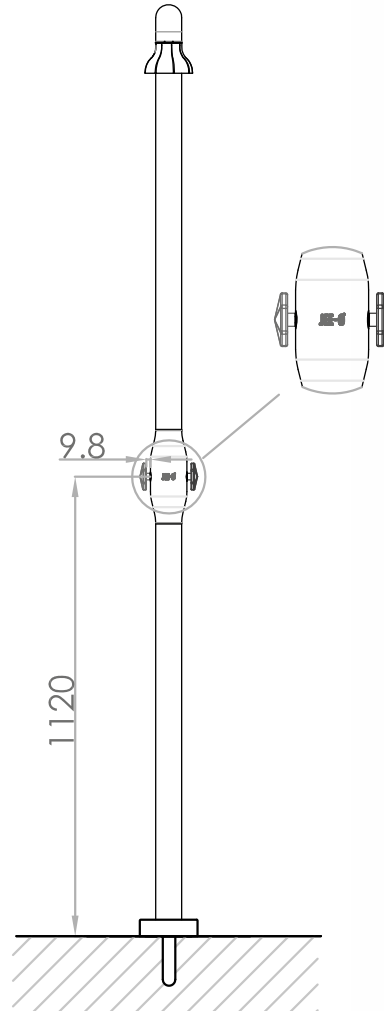

JEE-O bloom shower 01

Article code: **600-6106**
Material: PVD coated gun metal
Stainless Steel r304
Cleaning instructions: download JEE-O shower and taps manual on our website: www.jee-o.com
Cartridges: Available soon
Flow at water of 38°C / 100,4°F: 11l p/m at 3bar pressure

Connection: 2 x G 1/2" (Ø15mm / 0.6") nylon^(out)/epdm⁽ⁱⁿ⁾ flexhose with brass swivel British Standard Pipe (BSP)
Thread:
Dimension package: L155 x W60 x H21 cm
Total weight: 13 kg
Package weight: 2.0 kg
Placing on a water-tight floor
2 year warranty