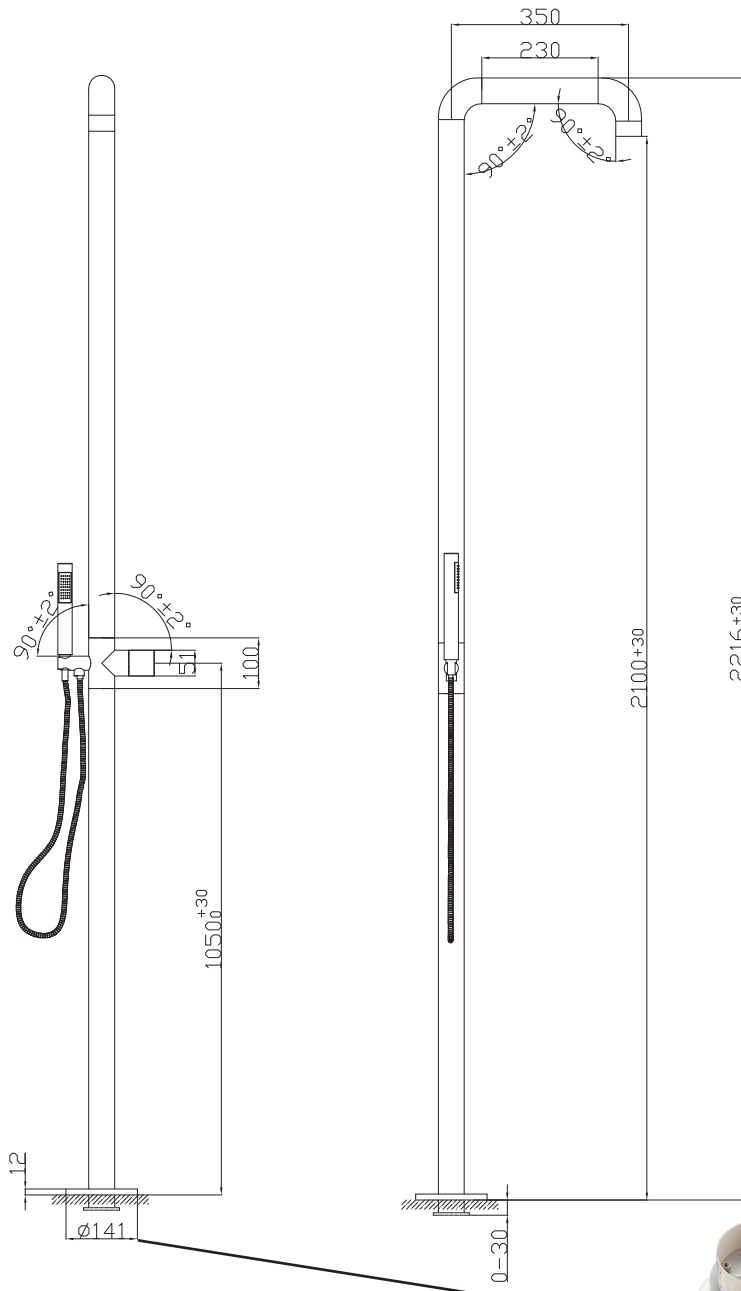

# JEE-O flow shower 02

turn right shower

middle off

turn left handshower

Article code:

500-6210

● Brushed

Material:

Stainless Steel r304

Cleaning instructions:

download JEE-O shower and taps manual on our website: [www.jee-o.com](http://www.jee-o.com)

Cartridge:

Kerox ceramic mixing mechanism (progressive) item code 005-0203

Flow at water of 38°C:

10L p/m at 3bar pressure

Flexhose:

150 cm length

Connection:

Thread:

2 x G 1/2" (Ø15mm / 0.6")  
British Standard/Pipe (BSP)

Dimension package:

Total weight:

Package weight:

L160 x W57 x H16 cm

11.3 kg

2.4 kg

Placing on a water-tight floor

7 year warranty - The general conditions can be found on our website: [www.jee-o.com/downloads](http://www.jee-o.com/downloads)